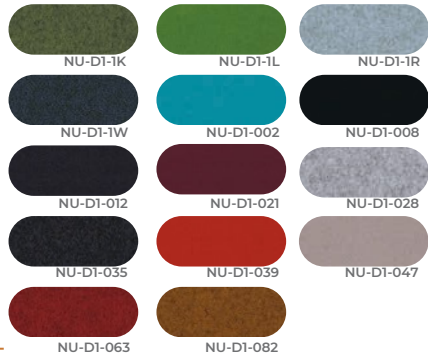

Exterior Colours - Lacquered

Carpet Colours

Interior Felt Colours

OPTIONAL

Interior Colours - Era (Standard) dard

Interior Colours - Blazer (Optional)

ACOUSTIC FOAM & SOFA

Table Colours - MDF Powder Coating

FORU & FOR2

Table Colours - Laminate

Table Colours - Veneer

S & M & L & XL

MAXFURNITURE.CO.UK

Max Furniture LTD- 25 Britton Street,
Clerkenwell, London EC1M 5NY

phone: +44(0)207 608 1788

e-mail: info@maxfurniture.co.uk