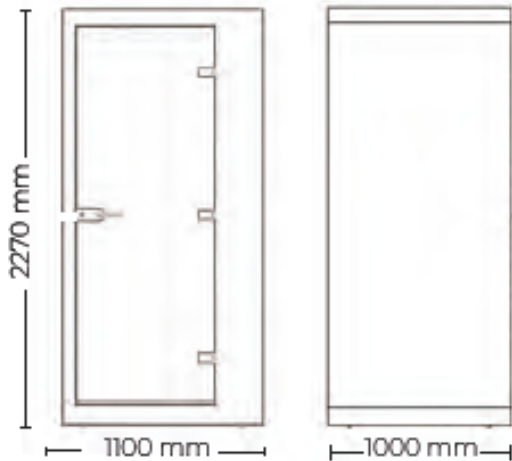

Calma

Replacing Phone stress with Harmony & Peace!

Max Calma S is a perfect workplace for private confidential phone and video calls. This stylish, sophisticated and affordable phone booth is perfect for any office setting, bringing a token of peace and quiet for those important calls.

The best solutions should be flexible and inexpensive to implement, and this is exactly what the Max Calma S provides.