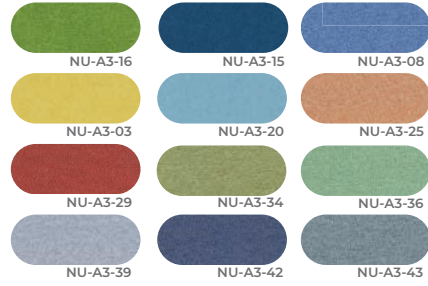

Exterior Colours - Lacquered

Carpet Colours

Interior Felt Colours

OPTIONAL

Interior Colours - Era (Standard) dard

Interior Colours - Blazer (Optional)

ACOUSTIC FOAM & SOFA

Table Colours - MDF Powder Coating

FORU & FOR2

Table Colours - Laminate

Table Colours - Veneer

S & M & L & XL

MAXFURNITURE.CO.UK

Max Furniture LTD- 25 Britton Street,
Clerkenwell, London EC1M 5NY

phone: +44(0)207 608 1788

e-mail: info@maxfurniture.co.uk