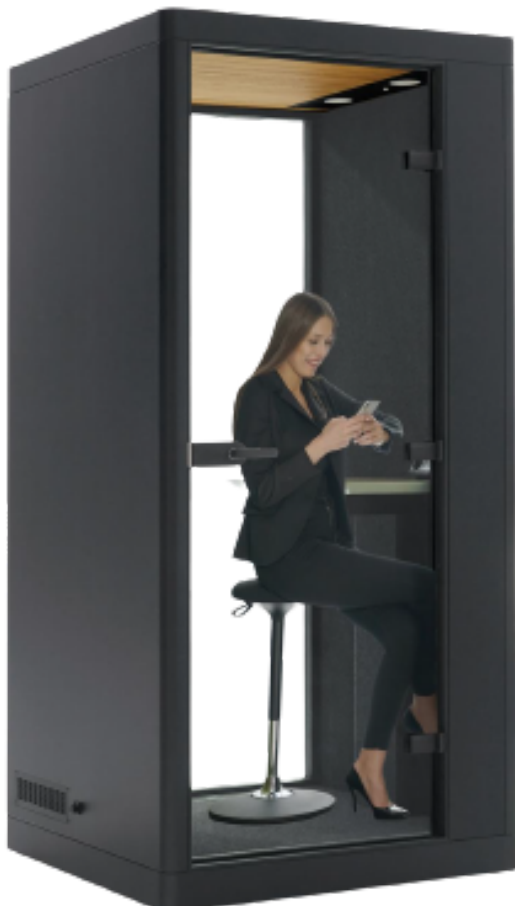

OPTIONAL

- •Fixed and Height Adjustable Table Options with Laminate or Veneer Table Top.
- •Stool for S
- •Desktop Socket - USB + USB-C
- •Camira Blazer Upholstery
- •BASF Basotect Flame Retardant Foam