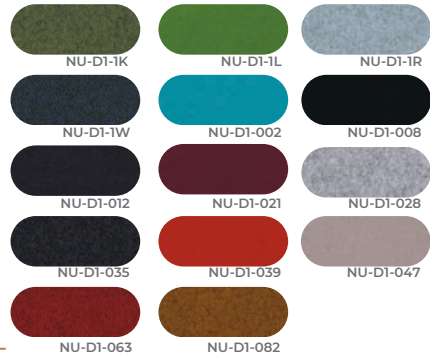

MATERIALS

Exterior Colours - Lacquered

Carpet Colours

Interior Felt Colours

OPTIONAL

Interior Colours - Era (Standard) dard

Interior Colours - Blazer (Optional)

ACOUSTIC FOAM & SOFA

Table Colours - MDF Powder Coating

FORU & FOR 2

Table Colours - Laminate

Table Colours - Veneer

S & M & L & XL

MAXFURNITURE.CO.UK

Max Furniture LTD- 25 Britton Street,
Clerkenwell, London EC1M 5NY

phone: +44(0)207 608 1788
e-mail: info@maxfurniture.co.uk