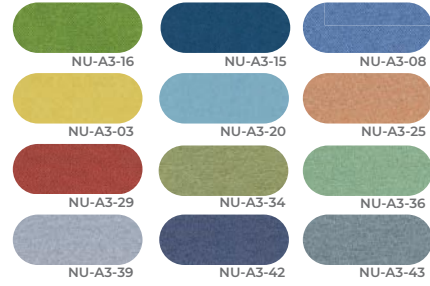

MATERIALS

Exterior Colours - Lacquered

Carpet Colours

Interior Felt Colours

OPTIONAL

Interior Colours - Era (Standard) dard

Interior Colours - Blazer (Optional)

ACOUSTIC FOAM & SOFA

Table Colours - MDF Powder Coating

FORU & FOR 2

Table Colours - Laminate

Table Colours - Veneer

S & M & L & XL

MAXFURNITURE.CO.UK

Max Furniture LTD- 25 Britton Street,
Clerkenwell, London EC1M 5NY

phone: +44(0)207 608 1788
e-mail: info@maxfurniture.co.uk