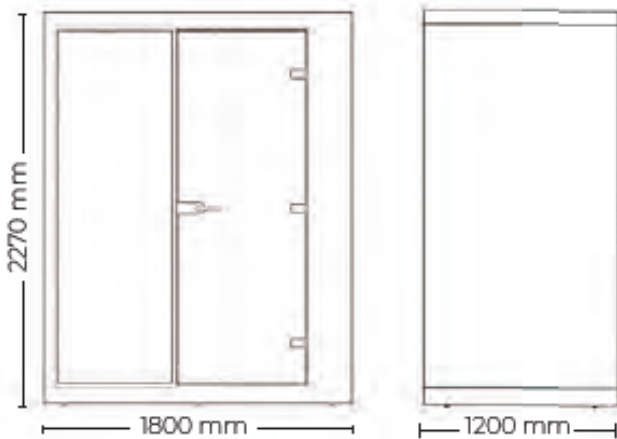

MAX CALMA M 1800 x 1200 x 2270 mm

Calma

Let your ideas flow in quiet comfort!

Max Calma M is the perfect workspace for focussed solo work. Concentration and quiet is essential to productivity, the Calma M invites you create your own desired workspace with its customisable interior and a height adjustable desk. Creating an unique atmosphere where thoughts and ideas are set free.

The best solutions should be flexible and inexpensive to implement, and this is exactly what the Max Calma M provides.