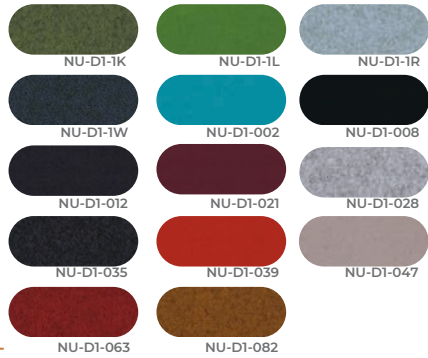

MATERIALS

Exterior Colours - Lacquered

Carpet Colours

Interior Felt Colours

OPTIONAL

Interior Colours - Era (Standard) dard

Interior Colours - Blazer (Optional)

ACOUSTIC FOAM & SOFA

Table Colours - MDF Powder Coating

FORU & FOR 2

Table Colours - Laminate

Table Colours - Veneer

S & M & L & XL

MAXFURNITURE.CO.UK

Max Furniture LTD- 25 Britton Street,
Clerkenwell, London EC1M 5NY

phone: +44(0)207 608 1788
e-mail: info@maxfurniture.co.uk