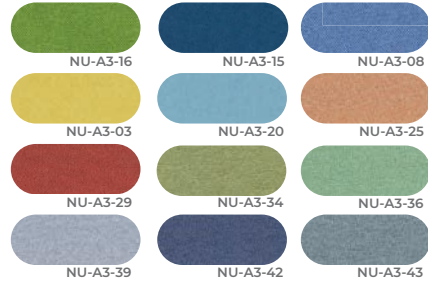

MATERIALS

Exterior Colours - Lacquered

Carpet Colours

Interior Felt Colours

OPTIONAL

Interior Colours - Era (Standard) dard

Interior Colours - Blazer (Optional)

ACOUSTIC FOAM & SOFA

Table Colours - MDF Powder Coating

FORU & FOR 2

Table Colours - Laminate

Table Colours - Veneer

S & M & L & XL

MAXFURNITURE.CO.UK

Max Furniture LTD- 25 Britton Street,
Clerkenwell, London EC1M 5NY

phone: +44(0)207 608 1788
e-mail: info@maxfurniture.co.uk