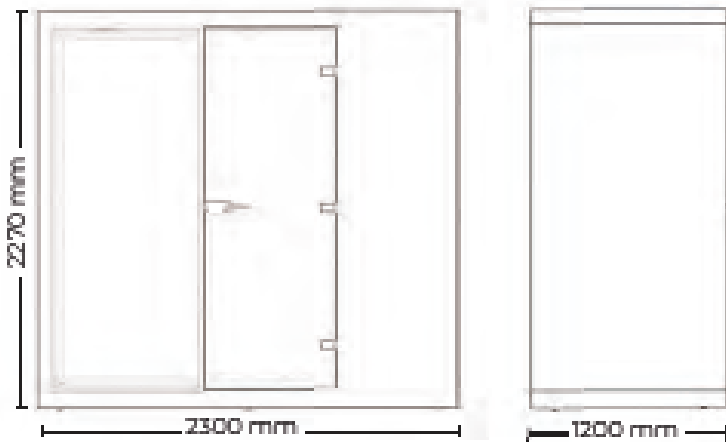

MAX CALMA L 2300 x 1200 x 2270 mm

Calma

Teamwork without the distractions!

Max Calma L is the perfect place to meet in a smaller group in a quiet atmosphere. While being isolated from the surrounding world, where you can work as a team without distraction, the Max Calma L is a mini conference room in the centre of the office.

The best solutions should be flexible and inexpensive to implement, and this is exactly what the Max Calma L provides.