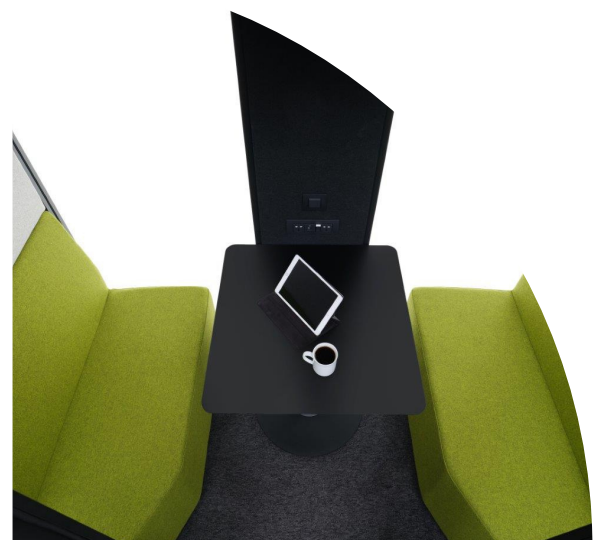

The best solutions should be flexible and inexpensive to implement, and this is exactly what the Max Calma L provides.

STANDARD

- Dimmable Ceiling Light Control
- Acoustic Felt Ceiling and Side Wall
- Front and Back Wall: Flame Retardant Acoustic Foam (BS 5852 Part 2) covered with Camira Era Fabric
- Efficient ventilated air exchange
- 2x sofas covered in Camira Era Fabric
- Integral Carpeted Floor
- Customized "MAX CALMA" Door Sill-Stainless Steel
- With Castors / Levelling Feet*

OPTIONAL

- Fixed and Height Adjustable Table Options with Laminate or Veneer Table Top.
- Stool or Chair for the M.
- Desktop Socket - USB + USB-C
- Camira Blazer Upholstery
- BASF Basotect Flame Retardant Foam